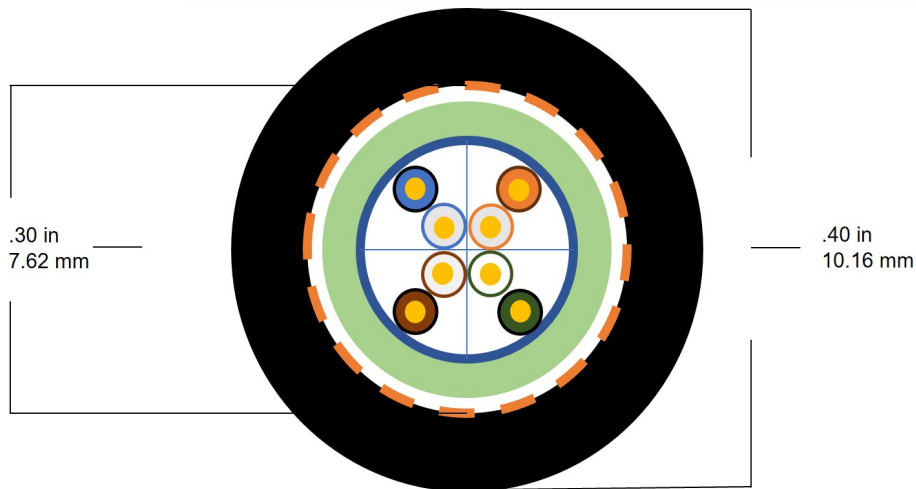

Spectrum 190127 Cat6E

Armored Cat6E LSZH ABS

Features

- Low Smoke Zero Halogen
- Suitable for Zone 1/21
- Armored
- Abrasion Resistant
- -40 to +60C
- Sun Resistant Outer Jacket

Description

Spectrum 190127 Cat6E cable provides flexible installation to D & F-series cameras in Zone /21 installations with category 6, ABS Approved cable LSZH with additional braided bronze armor and outer jacket LSZH.

CABLE: CAT6 23AWG SOLID PAIR 0/A SHIELDED

ARMOR: 0/A CLEAR MYLAR & 0/A 34AWG ALLOY 220 BRONZE 88% COVERAGE

JACKET: .065 Inch Low Smoke Zero Halogen Black Jacket, Sun Res -40C +105C, OD .440 Inches Jkt Mat QMTI2 Listed - Meets Material Specifications For: ICE60331, IEC60332, LSZH, UL 1685 & 1202/CSA FT4 IEEE 383, UL 44