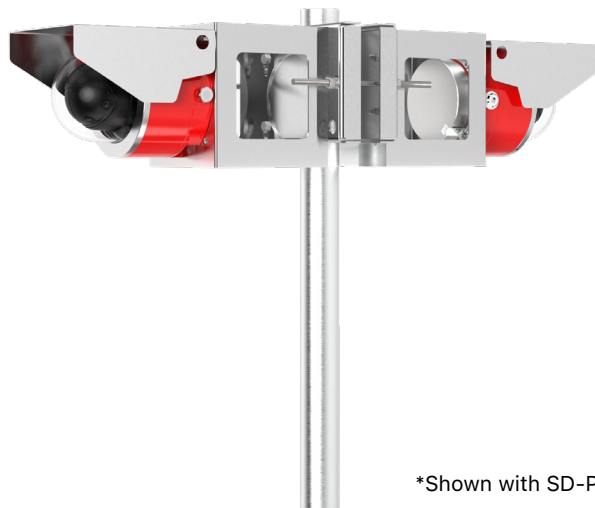

# Spectrum SD-UM-SS-D1XX

Universal mount with sunshield

## Features

- Mounts camera further away from structure
- Pendant on ceilings
- Horizontal on walls
- Stainless Steel
- For D-series cameras
- Detachable sunshield

## Description

Spectrum SD-UM-SS universal mount allows the camera to be mounted further away from the structure, additionally the camera can be mounted horizontal on walls or pendant on ceilings. The universal mount comes features a detachable sunshield.

## Specifications

Dimensions	254 x 254 x 517.525mm ( 10 x 10 x 203/8" )
Weight	5.6kg (12.4lbs)
Material	Stainless steel
Maximum Load Tested	1000 kg (2200lb)
Compatibility	D-Series Cameras

\*Shown with sunshield removed