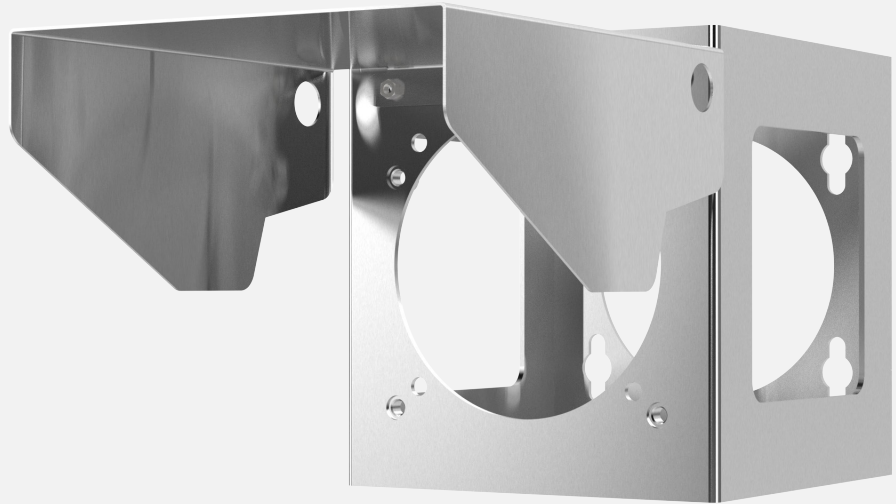

# Spectrum SD-UM-SS-D1XX

Universal mount with sunshield

## Features

- Mounts camera further away from structure
- Pendant on ceilings
- Horizontal on walls
- Stainless Steel
- For D-series cameras
- Detachable sunshield

## Description

Spectrum SD-UM-SS universal mount allows the camera to be mounted further away from the structure, additionally the camera can be mounted horizontal on walls or pendant on ceilings. The universal mount comes features a detachable sunshield.

## Specifications

Dimensions	254 x 254 x 517.525mm ( 10 x 10 x 203/8" )
Weight	5.6kg (12.4lbs)
Material	Stainless steel
Maximum Load Tested	1000 kg (2200lb)
Compatibility	D-Series Cameras

\*Shown with sunshield removed