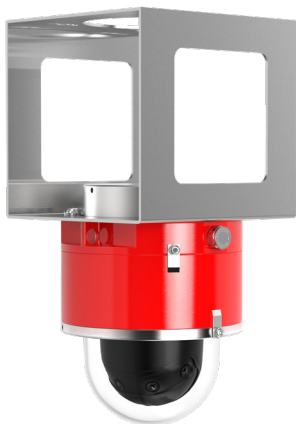

# Spectrum SD-UM-SS-D1XX

Universal mount with sunshield

## Features

- Mounts camera further away from structure
- Pendant on ceilings
- Horizontal on walls
- Stainless Steel
- For D-series cameras
- Detachable sunshield

## Description

Spectrum SD-UM-SS universal mount allows the camera to be mounted further away from the structure, additionally the camera can be mounted horizontal on walls or pendant on ceilings. The universal mount comes features a detachable sunshield.

## Specifications

Dimensions	254 x 254 x 517.525mm ( 10 x 10 x 203/8" )
Weight	5.6kg (12.4lbs)
Material	Stainless steel
Maximum Load Tested	1000 kg (2200lb)
Compatibility	D-Series Cameras

\*Shown with sunshield removed